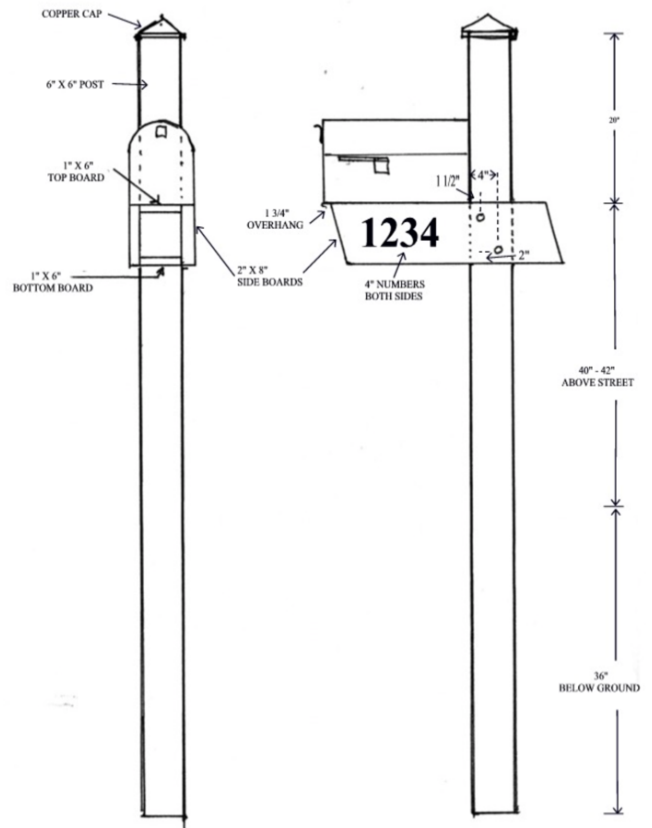

Emerald Lakes Home Owners Association – “Mailbox By-Laws”

The ELHOA by-laws require homeowners to follow and abide by the rules set forth within Emerald Lakes HOA Covenants, Restrictions and By-Laws which can be viewed on our HOA website. Per the HOA By-Laws – “All mailboxes must be in a size, style, and color approved by the Homeowners’ Association and be maintained in good condition.”

<http://emeraldakes.org/index.html>

These HOA covenants were established to maintain a consistent and pleasing appearance of our neighborhood which ultimately enhances our home values and aligns with the governance of Montville Township Planning & Zoning Resolutions.

<https://montvilletwp.net/>

With Spring quickly approaching, we are respectfully requesting each Homeowner review and update their mailbox per the HOA by-law design by **August 31, 2024**. Failure to comply may result in the HOA taking further action.

Website Mailbox Design Details (Instructions / Material List / Pictures / Diagrams)

<http://emeraldakes.org/MAILBOX-1.html>